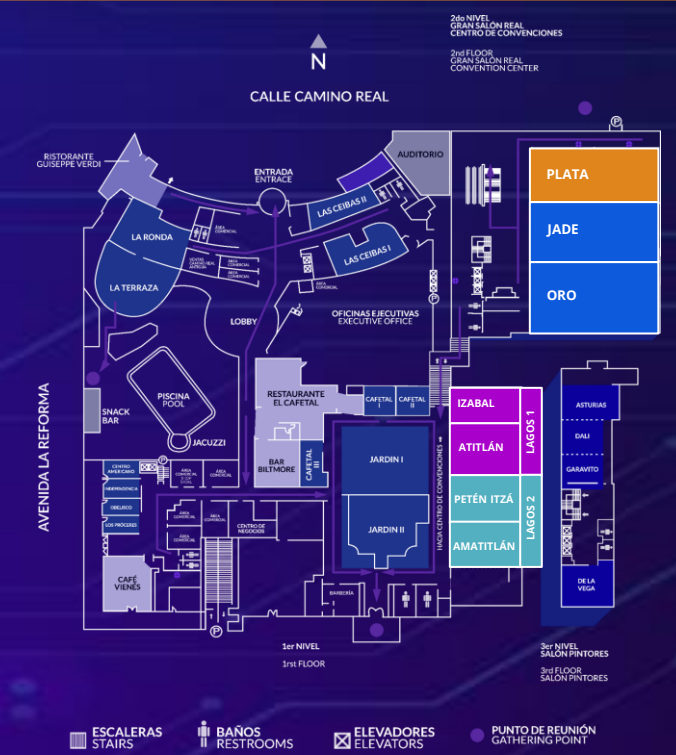

MÓDULO: TRANSFORMACIÓN DIGITAL Y ESTRATEGIA EMPRESARIAL

SALÓN: IZABAL | ATITLÁN - LAGOS 1

Table with 2 columns: Time slot and Event details. Includes Inauguration, digital architecture, 5.0 media, teaching experience, coffee break, digital banking forum, data strategy, innovation ecosystems, and future leadership.

MÓDULO: SOLUCIONES TECNOLÓGICAS I

SALÓN: PETÉN ITZÁ | AMATITLÁN - LAGOS 2

Table with 2 columns: Time slot and Event details. Includes Inauguration, Microsoft 365 Copilot, cybersecurity strategy, AI and security, SaaS consulting, coffee break, technology efficiency, AI and cybersecurity, service desk, and closing.

MÓDULO: SOLUCIONES TECNOLÓGICAS II

SALÓN: PINTORES

Table with 2 columns: Time slot and Event details. Includes Inauguration, energy storage, GTM case study, digital transformation, coffee break, analytics, SAP web client, intelligent warehouse, AI action, Guatemala as hub, and memory crisis.

HOTEL WESTIN CAMINO REAL

- Salón Oro y Jade – Exposición de Stands
Salón Plata: Inteligencia Artificial y Ciberseguridad
Salón Izabal | Atitlán – Lagos 1: Transformación Digital y Estrategia Empresarial
Salón Petén Itzá | Amatitlán – Lagos 2: Soluciones Tecnológicas 1
Salón Pintores: Soluciones Tecnológicas 2